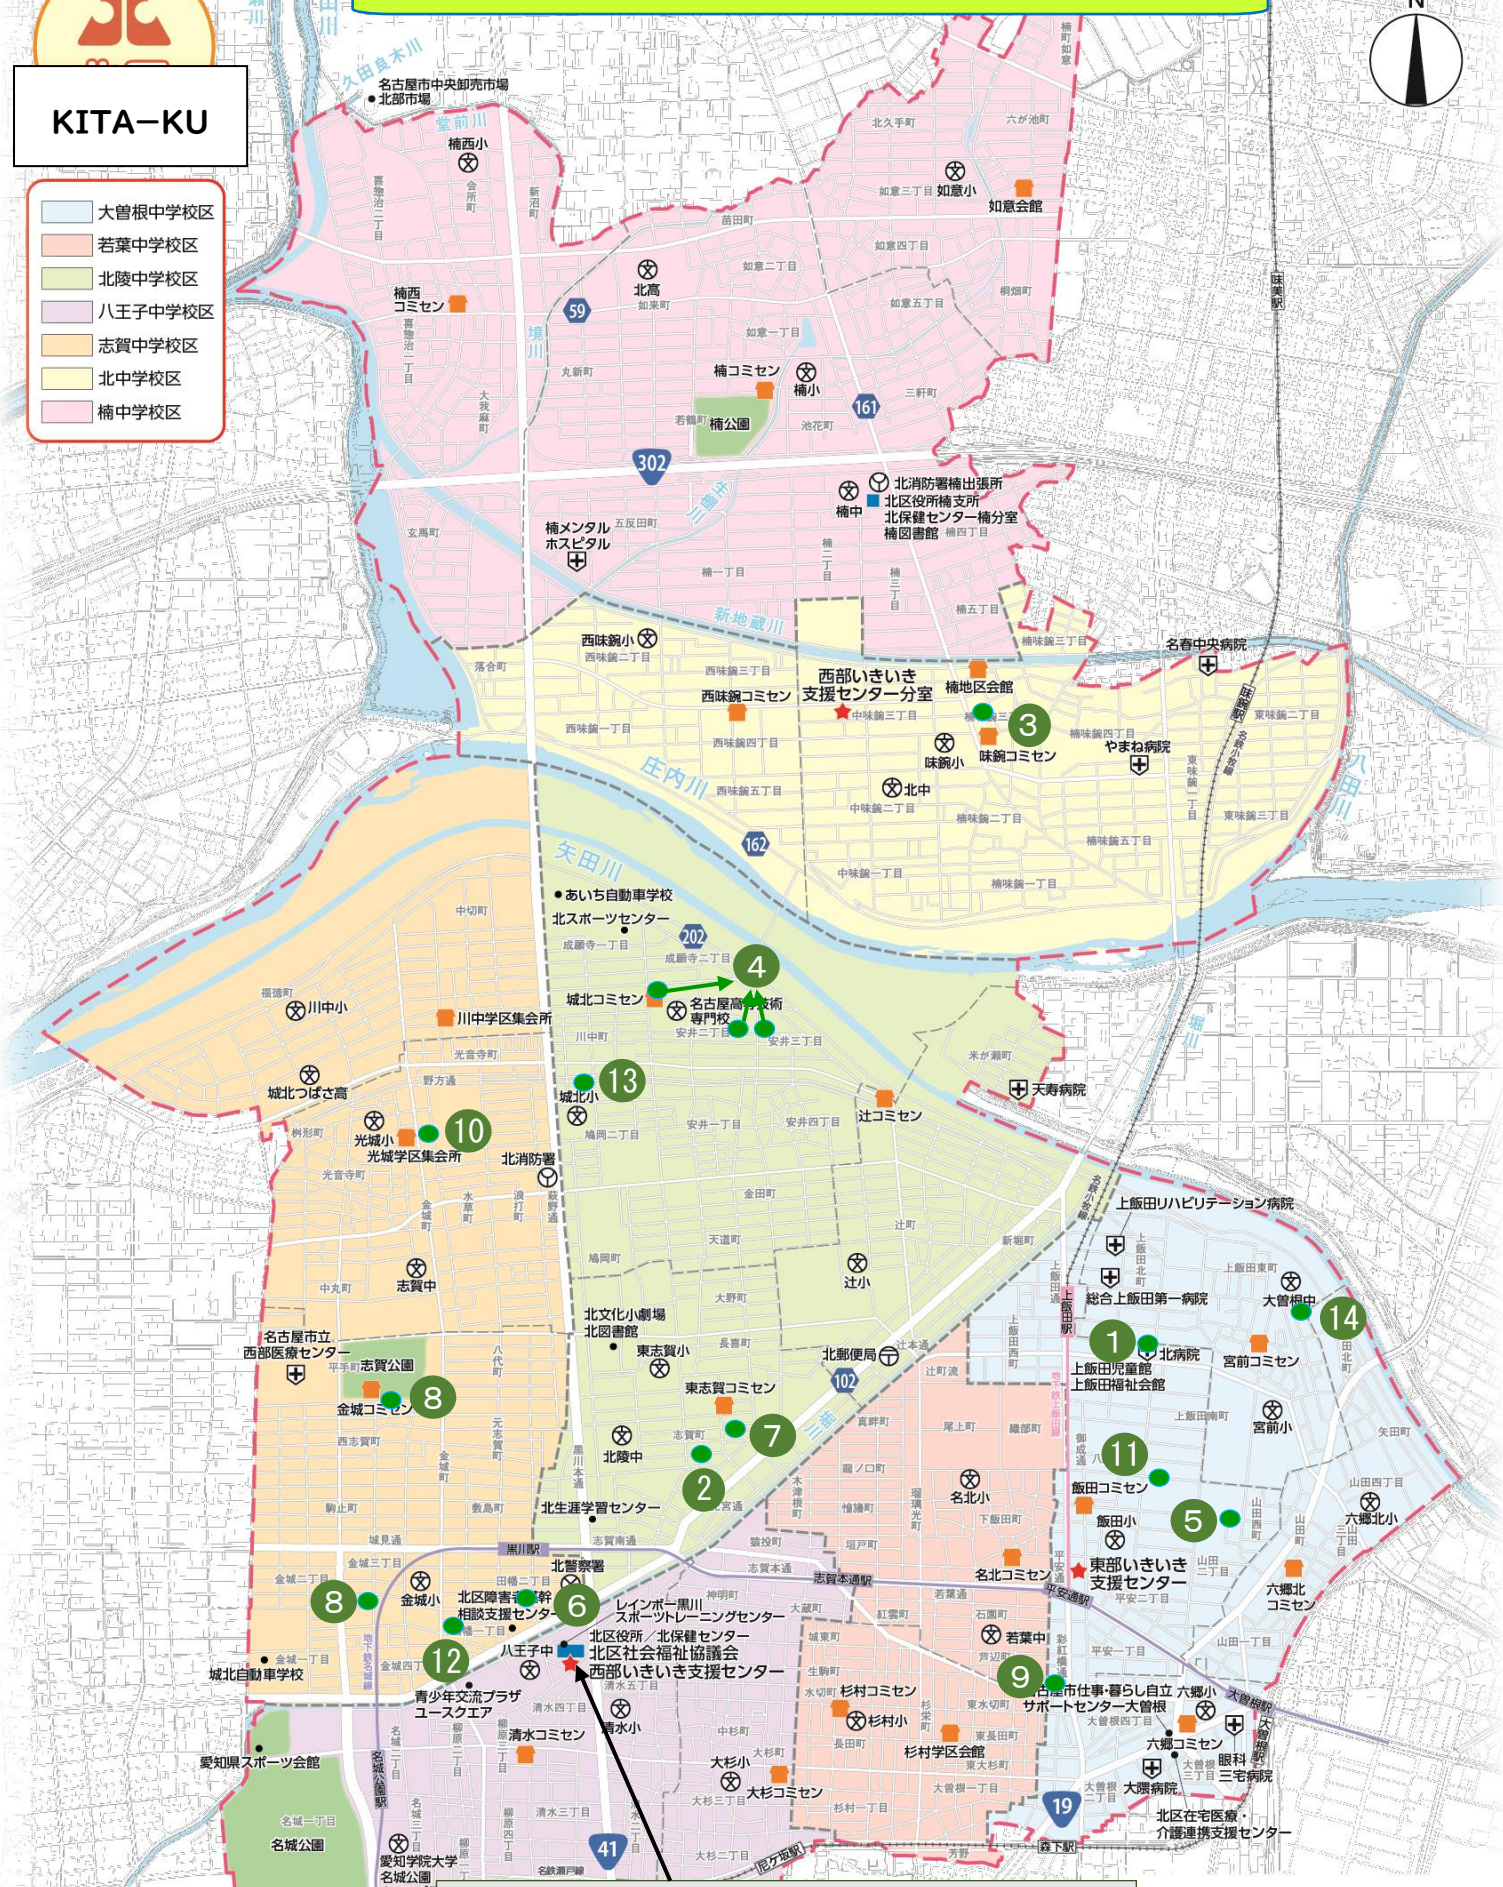

Kita-ku Children's Cafeteria

KITA-KU

- 大曾根中学校区
- 若葉中学校区
- 北陵中学校区
- 八王子中学校区
- 志賀中学校区
- 北中学校区
- 楠中学校区

School

KITA-KU Social Welfare Council